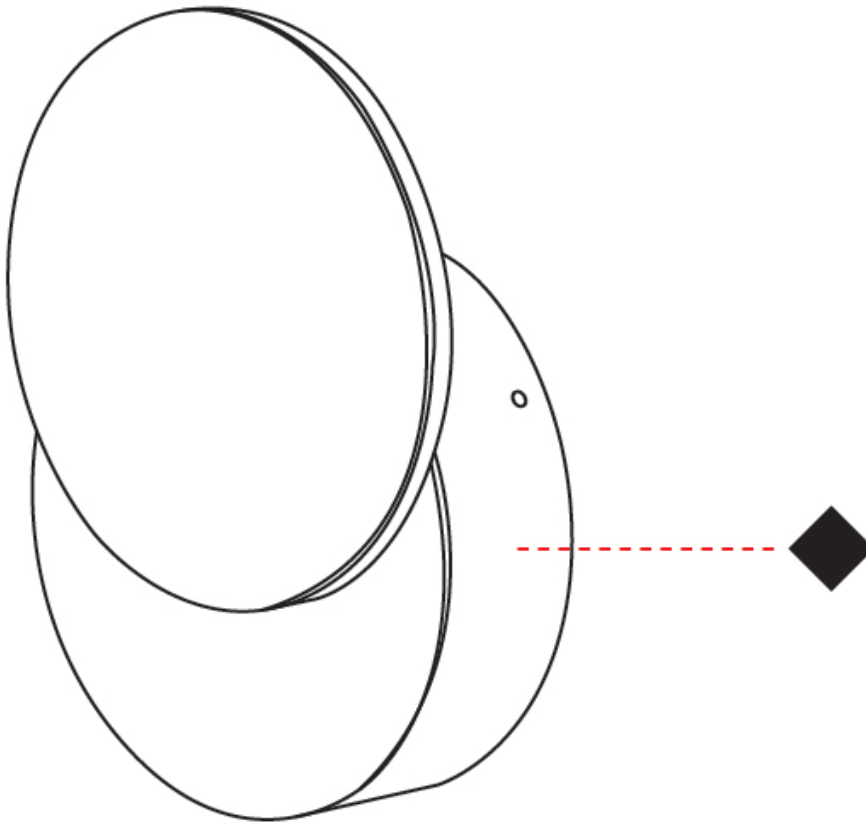

LUOMU 1 SURFACE

D72023-

PROJECT

TYPE

SPECIFIER

QUANTITY

DATE

D